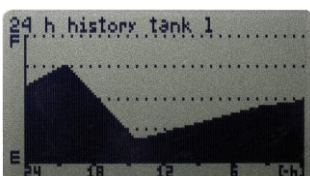

HISTORY DISPLAYS