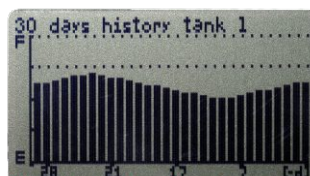

HISTORY DISPLAYS