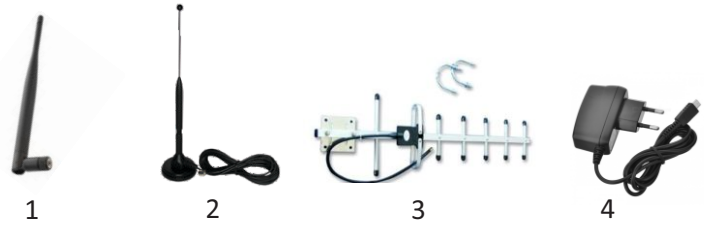

Display unit

- LW5/D display unit

Sets with sensor included

- LW5/SC10 display unit, capacitive sensor
- LW5/SU11 display unit, ultrasonic sensor 6/4"
- LW5/SP10 display unit, hydrostatic sensor

OPTIONAL ACCESSORIES

- 1 Long SMA antenna
- 2 Antenna with 3 m cable, magnetic mounting
- 3 YAGI antenna
- 4 External power adapter

TECHNICAL DATA

Display of tanks:	up to 4 tanks
Volume units:	LIT, %, m3
Alarms:	Hi, Lo
Data refresh period:	5 seconds
Max resolution:	0,1 %
Temperature operating range:	-10 ... +50 °C
Communication frequency :	868 MHZ
Antenna input:	50 Ohm, SMA connector
Range:	up to 300 m* visible distance (with short SMA antenna) up to 800 m* visible distance (with optional long SMA antenna) up to 2 km* (with optional Yagi antenna) *depends also on sensor type and mounting position
Battery:	3 x 1,5 V AA battery (not included)
Battery life:	up to 6 months (constant display, without display illumination)
Optional external power supply:	5 V DC, micro USB connector (adapter is not enclosed)
Casing:	115 x 83 x 32 mm, ABS