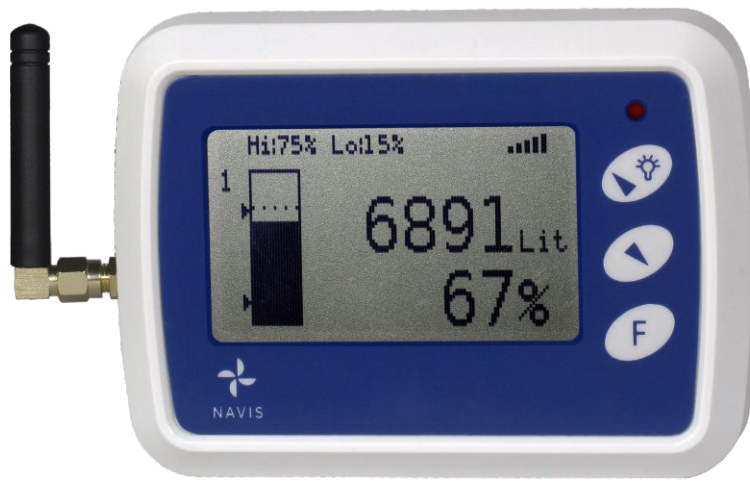

NAVIS

LONG RANGE WIRELESS TANK LEVEL MONITOR

LEVELWATCH LW5/D

FEATURES

- easy mounting due to wireless sensors
- continuously display level data from up to 4 tanks
- built-in audible alarms
- battery or external powered
- up to 800 m range
- up to 2 km with yagi antenna
- programmable tank shape
- backlit graphic LCD
- range of capacitive, hydrostatic pressure and ultrasonic long range wireless level sensors
- optional repeater/range extender enables obstacle avoiding

FUNCTIONS

- display liquid volume in litres and %
- daily, weekly, monthly and yearly level history graphs
- Hi and Lo level optical and sound alarm

APPLICATIONS

- rain water level monitoring
- general liquid level monitoring
- industrial and domestic applications

Display unit

- LW5/D display unit

Sets with sensor included

- LW5/SC10 display unit, capacitive sensor
- LW5/SU11 display unit, ultrasonic sensor 6/4"
- LW5/SP10 display unit, hydrostatic sensor

OPTIONAL ACCESSORIES

- 1 Long SMA antenna
- 2 Antenna with 3 m cable, magnetic mounting
- 3 YAGI antenna
- 4 External power adapter

TECHNICAL DATA

Display of tanks:	up to 4 tanks
Volume units:	LIT, %, m3
Alarms:	Hi, Lo
Data refresh period:	5 seconds
Max resolution:	0,1 %
Temperature operating range:	-10 ... +50 °C
Communication frequency :	868 MHZ
Antenna input:	50 Ohm, SMA connector
Range:	up to 300 m* visible distance (with short SMA antenna) up to 800 m* visible distance (with optional long SMA antenna) up to 2 km* (with optional Yagi antenna) *depends also on sensor type and mounting position
Battery:	3 x 1,5 V AA battery (not included)
Battery life:	up to 6 months (constant display, without display illumination)
Optional external power supply:	5 V DC, micro USB connector (adapter is not enclosed)
Casing:	115 x 83 x 32 mm, ABS